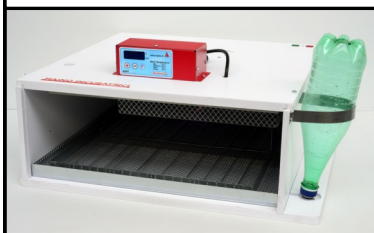

only B Size Bitfitter available once old style sold out

A & C Size
BitFitter
£22.50

All Prices Shown are Plus VAT (where applicable) and Carriage. **Quantity Discounts Available.**

MAINO UK

PIOPIO Incubator