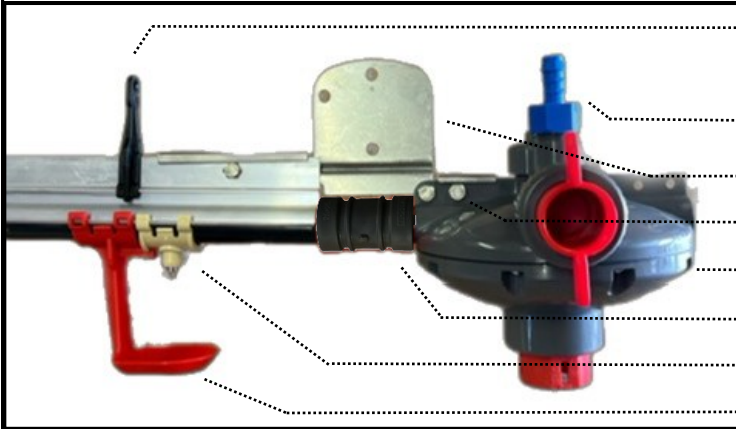

2209016 - Suspension Clip	£0.35
12446746088 - 1/2" F - 6mm Hose Tail	£1.20
2209536 - 1/2" F - 12mm Hose Tail	£1.20
2205479 - Regulator Connector	£7.42
2205721/2209018 - 1/4" x 10 Bolt & Nut	£0.48
2205483 - Regulator	£63.06
2205035 - External Connector	£2.00
2205186 - Ivory Game Nipple	£1.65
2205001 - Nipple Tray	£0.38