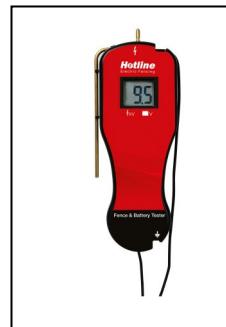

1m £16.25 Qty: 10 per pack
100+ £14.25 per 10

Bungee Gate Kit
includes: Gate handle, extendable bungee rope, insulators and buckles.
Extends up to 6m
£27.00

Fence & Battery Tester
Tests fence voltage from 0.5 -15kv
Tests battery voltage from 2.5 - 40v
£26.95