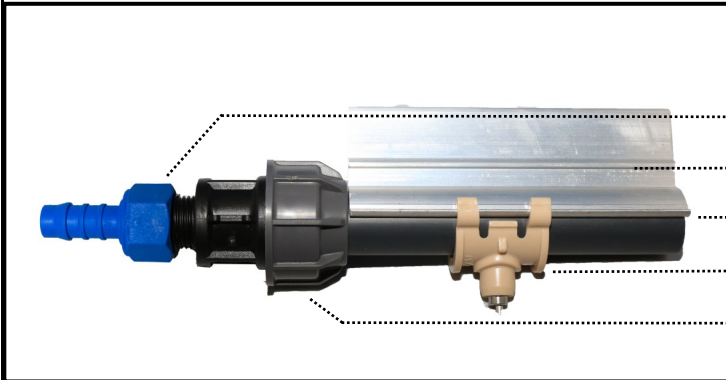

12446746088 - 1/2" F - 6mm Hose Tail	£1.20
2209536 - 1/2" F - 12mm Hose Tail	£1.20
2205167 - Aluminium Profile	£19.30
2205155 - 20 Hole Tube	£8.00
2205186 - Ivory Game Nipple	£1.65
PA140200025005 - 1/2" M Adapter	£2.14