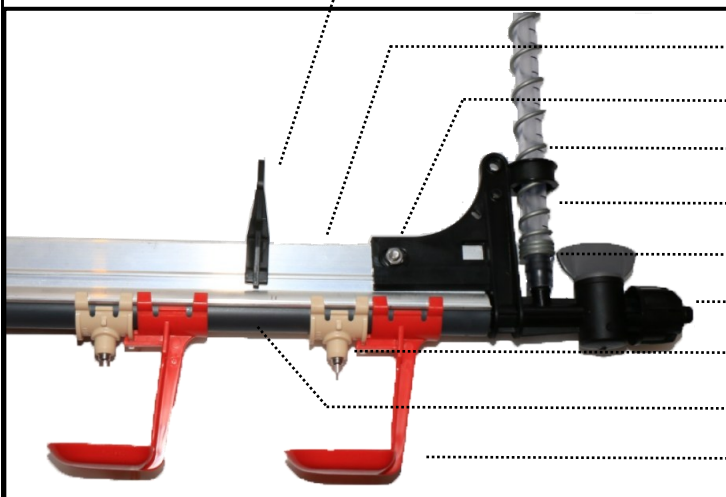

2209016 - Suspension Clip	£0.35
2205167 - Aluminium Profile	£19.30
2205721/2209018 - 1/4" x 10 Bolt & Nut	£0.48
2205436 - Sight Tube Complete	£12.45
2205161 - Spare Transparent Tube	£2.25
2205151 - Spare Sight Tube Ball	£0.20
2205772 - Line End Kit	£21.40
2205186 - Ivory Game Nipple	£1.65
2205155 - 20 Hole Tube	£8.00
2205001 - Nipple Tray	£0.38

2100077 Tube 5mm Id 30m

2203040 Inline Filter

2100084 Hanging Cord

2205420 Nipple Assembly Tool

2205424 Sight Tube Brush

Code
2100077

£ea
21.00

Code d
2203040 6mm

£ea
1.95

Code d
2100084 50M

£ea
11.80

2100010 0.31

Code d
2205420

£ea
9.10

Code d
2205424

£ea
6.15